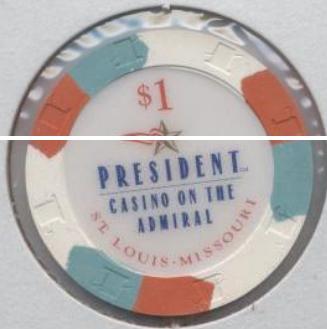

91/7

51768

91
2-